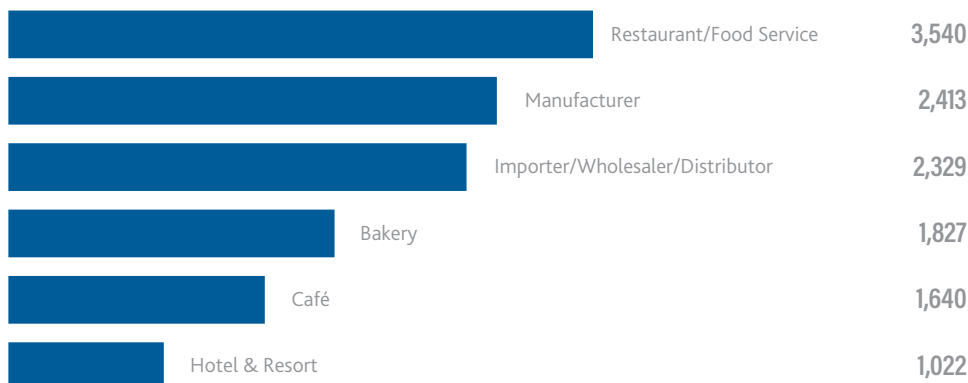

## Visitors

12,771 of the 55,111 visitors that visited THAIFEX – World of Food Asia were from the Food Service sector.

ORIGIN OF VISITORS  
55,111  
TOTAL

43,129  
LOCAL VISITORS

4,288  
NORTH ASIA

2,903  
SOUTHEAST ASIA

### BUSINESS SECTORS - FOOD SERVICE